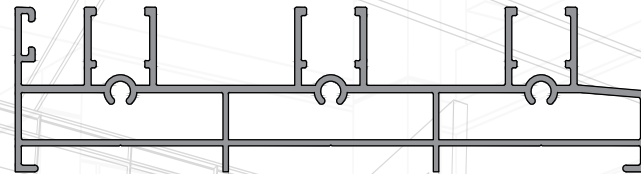

G-2937 - 1.370 kg/m