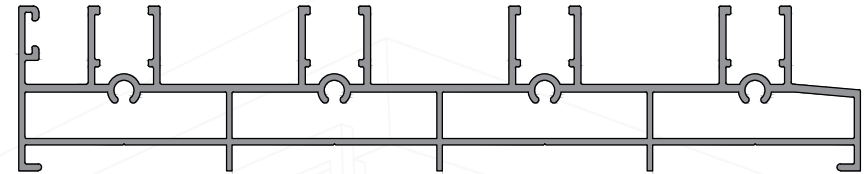

G-2939 - 1.785 kg/m