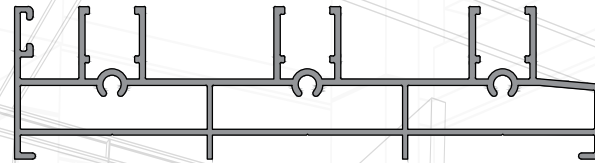

G-2530 - 1.318 kg/m