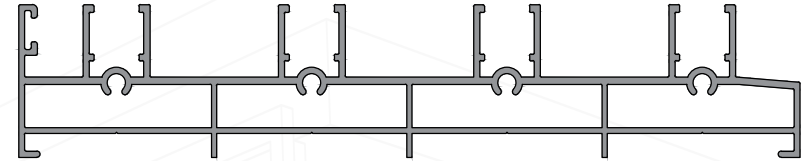

G-2531 - 1.715 kg/m