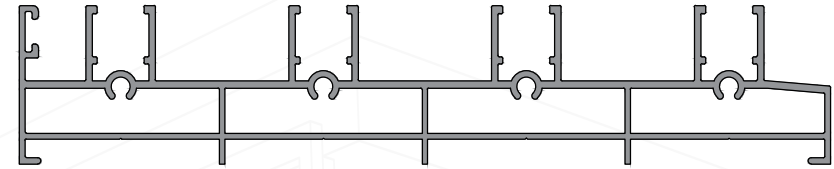

G-2728 - 1.749 kg/m