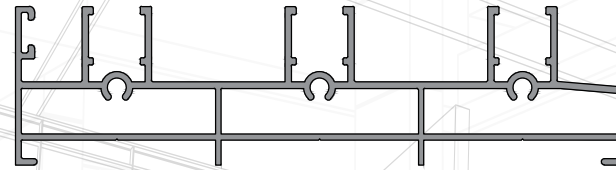

G-2725 - 1.344 kg/m