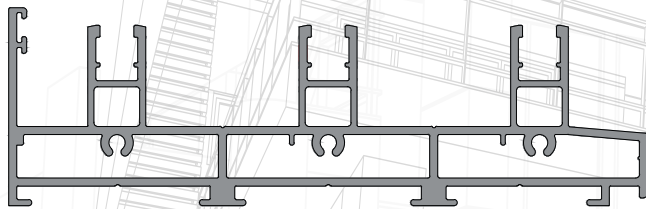

G-4003

101939 - 3.621 kg/m