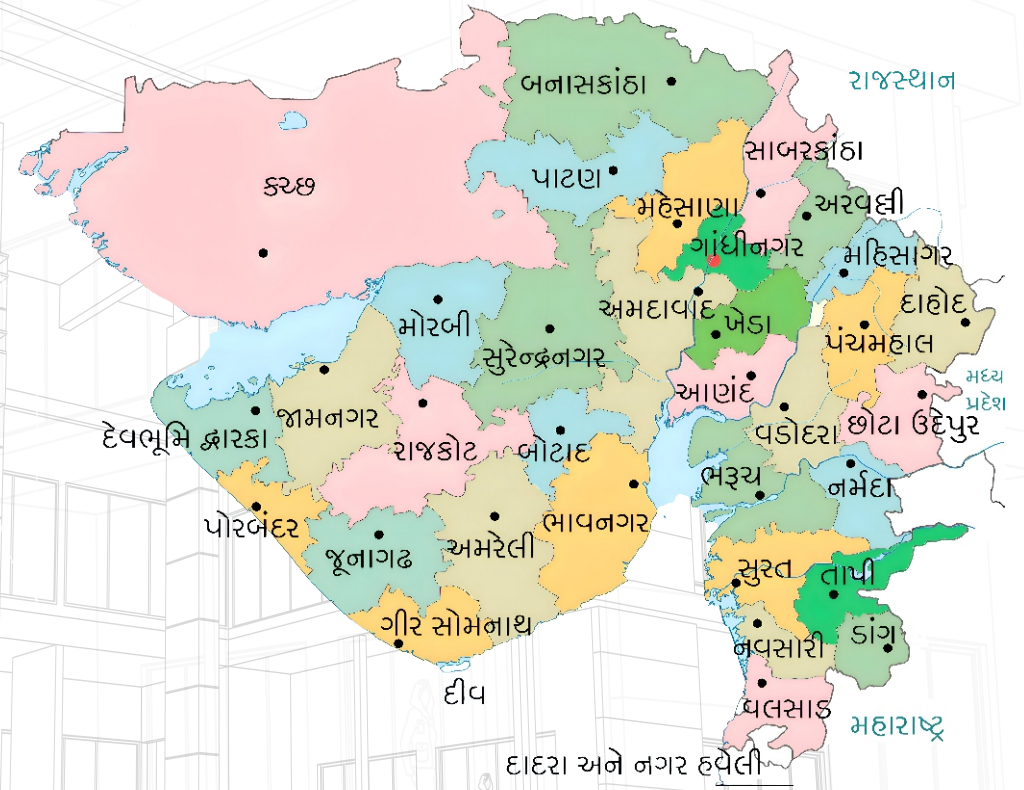

SALES NETWORK ALL GUJARAT

Laxmi Aluminium

📍 Survey no. 286/001 B/h, Lubi Electronics, Nr. Shyam Status, S.P. Ring Road
AT-Valad, DIS-Gandhinagar. Gujarat 382355
📞 +91 9428411799 | +91 7698411199 | +91 9979875499 | +91 7698311199
✉ laxmialuminium1199@gmail.com