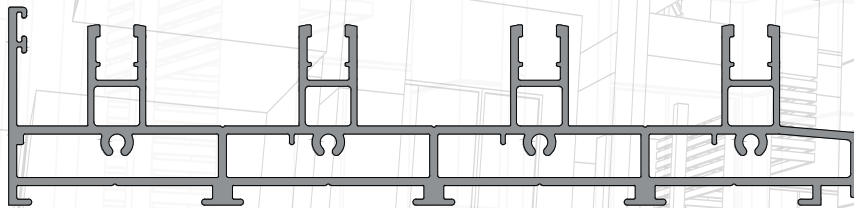

G-4005

101940 - 4.693 kg/m

G-4006

101933 - 3.130 kg/m

FEATURES

| | |
|----------------------|--|
| Shutter Depth | : 40 mm |
| Locking Type | : Single & Multipoint Lock with Handle |
| Glass Range | : 5 mm To 30 mm |
| Center Opening | : Yes |
| Window Height (Max.) | : 3352 mm |
| Roller Capacity | : 200/250/300/350/450 kg/pair |